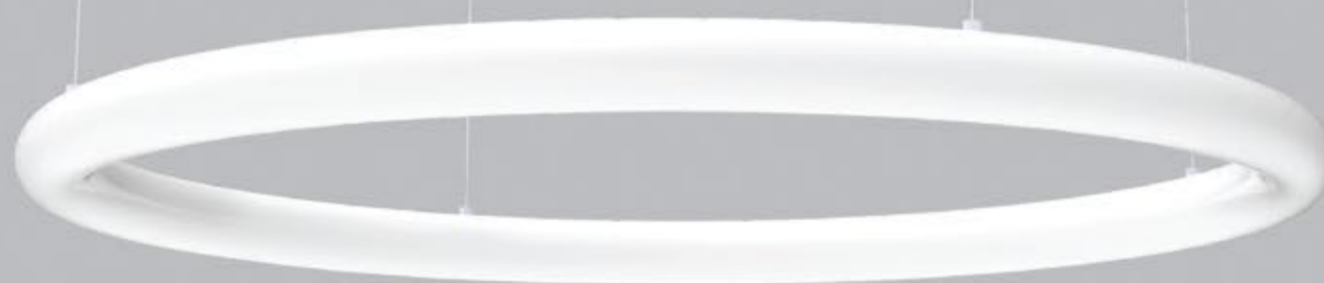

RING 360

divinity lights